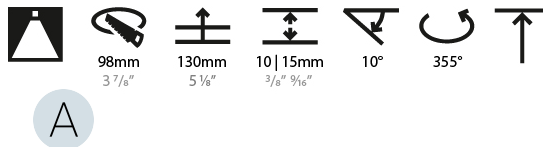

PHYSICAL

Shape: Round
Diameter (mm): 107
Diameter (in): 4 3/16
Height (mm): 112
Height (in): 4 7/16
Ceiling Thickness (mm): 10 / 12.5 / 15
Ceiling Thickness (in): 3/8 or 1/2 or 9/16
Min. Recessing Depth (mm): 130
Min. Recessing Depth (in): 5 1/8
Light Distribution: Adjustable / Downlight
Weight (kg): 0.465
Weight (lbs): 1.03
Fixture Finish: SSR / BKV / CWI / CRY / HAB / UFT / ITA / RUA / FTG / MYG / LOD / PUS / FRO / FUP / KIA / POP / BLS / SPG / MEY / GOH / GUM / CHC / COM / ABZ / JAG / OBR / MOS / ROR
Fixture Material: Aluminum Die Cast
Cut-out Measurements: 98mm / 3 7/8"

ELECTRICAL

Lamp Type: LED (Zhaga Standard)
Input Wattage (W): 16.5
Total Output Wattage (W): 13
Dimming: Tri-Mode (Non-Dimming and Phase Dimming (120Vac only) and 0-10V Dimming)
Driver Included: No
Driver Location: Recessed Housing
Driver Type: Constant Current - Universal
Driver Class: Class 2
Housing: See components
Input Voltage (V): 120 - 277
Constant Current (MA): 500

LED

Number of LEDs: 1
Color Temperature (°K): 2700 / 3000 / 3500 / 4000
Max. Delivered Lumen (lm): 1130 / 1180 / 1235 / 1260
Nominal Lumen (lm): 1386 / 1438 / 1511 / 1542
CRI: >90 CRI
Lamp Life (hrs): 50000

OPTICAL

Reflector: 20 / 40 / 60
Adjustability: Rotational 355°, Tilt 10°

RATINGS AND CERTIFICATIONS

Certified By: Certified for North American Standards
IP rating: IP54