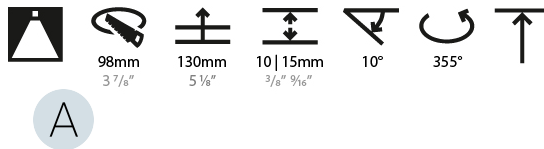

#### RATINGS AND CERTIFICATIONS

Certified By: Certified for North American Standards  
 IP rating: IP54

112mm 4 7/16"

Ø 95mm 3 3/4"

Ø 107mm 4 3/16"