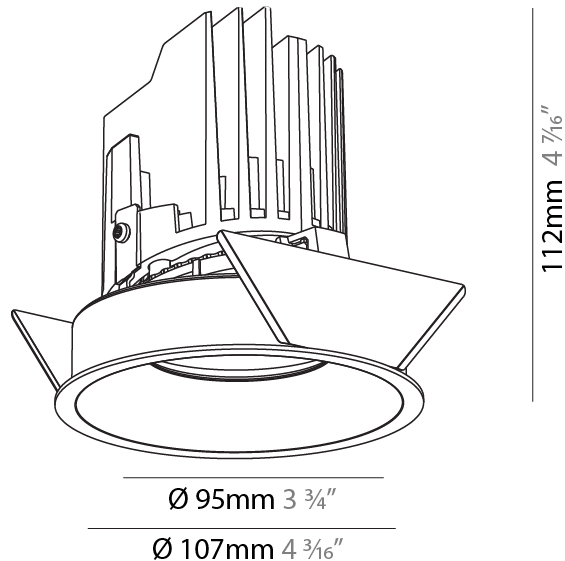

PHYSICAL

Shape: Round
Diameter (mm): 107
Diameter (in): 4 3/16
Height (mm): 112
Height (in): 4 7/16
Ceiling Thickness (mm): 10 / 12.5 / 15
Ceiling Thickness (in): 3/8 or 1/2 or 9/16
Min. Recessing Depth (mm): 130
Min. Recessing Depth (in): 5 1/8
Light Distribution: Adjustable / Downlight
Weight (kg): 0.485
Weight (lbs): 1.07
Fixture Finish: SSR / BKV / CWI / CRY / HAB / UFT / ITA / RUA / FTG / MYG / LOD / PUS / FRO / FUP / KIA / POP / BLS / SPG / MEY / GOH / GUM / CHC / COM / ABZ / JAG / OBR / MOS / ROR
Fixture Material: Aluminum Die Cast
Cut-out Measurements: 98mm / 3 7/8"

ELECTRICAL

Lamp Type: LED (Zhaga Standard)
Input Wattage (W): 15.5
Total Output Wattage (W): 13
Dimming: Tri-Mode (Non-Dimming and Phase Dimming (120Vac only) and 0-10V Dimming)
Driver Included: No
Driver Location: Recessed Housing
Driver Type: Constant Current - Universal
Driver Class: Class 2
Housing: See components
Input Voltage (V): 120 - 277
Constant Current (MA): 500

LED

Number of LEDs: 1
Color Temperature (°K): 2700 / 3000 / 3500 / 4000
Max. Delivered Lumen (lm): 940 / 980 / 1029 / 1050
Nominal Lumen (lm): 1386 / 1438 / 1511 / 1542
CRI: >90 CRI
Lamp Life (hrs): 50000

OPTICAL

Reflector: 20 / 40 / 60
Adjustability: Rotational 355°, Tilt 10°

RATINGS AND CERTIFICATIONS

Certified By: Certified for North American Standards
IP rating: IP20

PROJECT	
TYPE	
SPECIFIER	
QUANTITY	
DATE